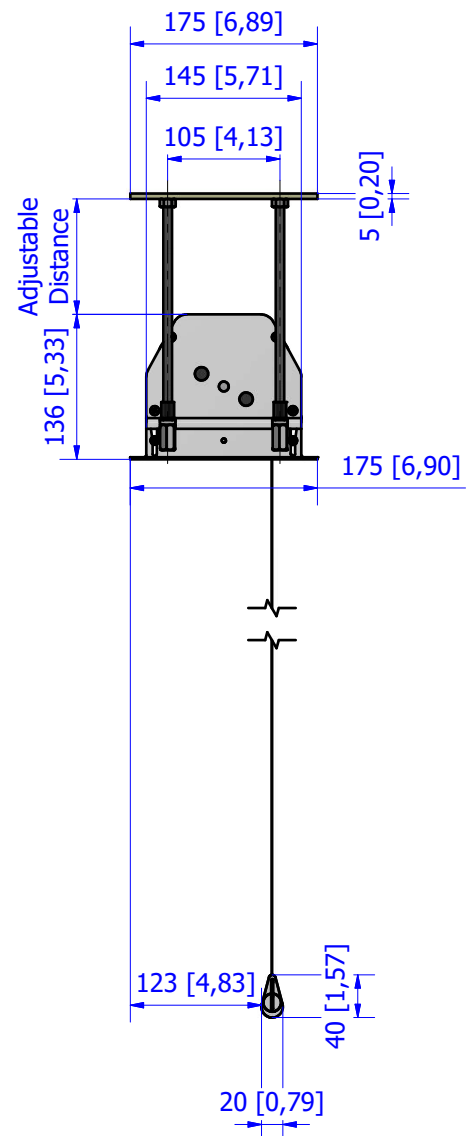

VIEWING SIDE

Cut out for false ceiling: 1965 x 155 mm

Dimensions are in mm [inch]		 <p>the screen makes the difference</p>		Description: Inceiling		Codice univoco: Standard		Product Code: IC170BXX			
According on the required fabric, a welding line may be present				Weight: 15kg	Shipping weight: 22kg	Encumbrance: 199x18x14		Drawer: F.A.		VCode: UT-0009894.iam	
Please notice that all dimensions are subject to conventional industry tollerances						Shipping dimensions: 215x23x23		Date: 18/02/2021		Sheet: A3	Scale: 1 : 15